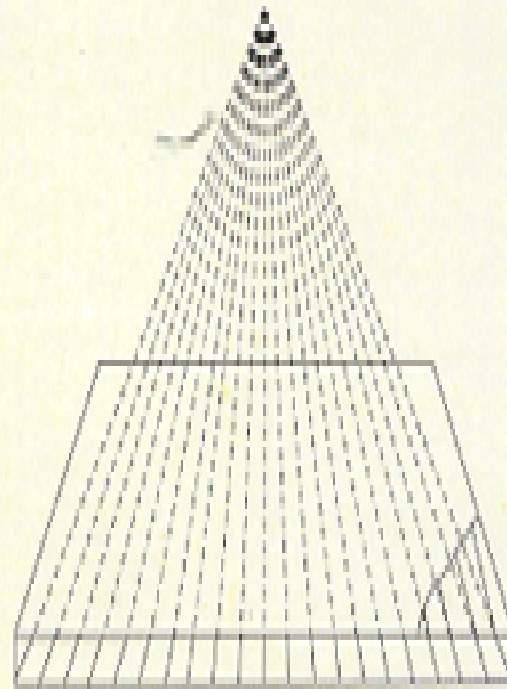

GRID

楓展貿易有限公司

李文瑞

GRID ratio

GRID Focal

Linear Parallel

Linear Focused

Criss-Cross

FOCAL Range

Focal Range		Ratio	Type
Inch	Metric(cm)		
28-48, 48-72	71-122, 122-183	5:1	Focused
48 to infinity	122-infinity	5:1	Parallel
28-48, 48-72	71-122, 122-183	6:1	Focused
48 to infinity	122-infinity	6:1	Parallel
26-32, 34-44, 48-72	66-81, 86-122, 122-183	8:1	Focused
36-40, 60-72	91-102, 152-183	10:1	Focused
36-40, 60-72	91-102, 152-183	12:1	Focused

GRID Size

Grids				Remarks
* 13 × 18cm	44 × 46cm	* 8 × 10"	17 ¹ / ₄ × 18 ⁷ / ₈ "	<p>* General grid sizes are Film sizes (Inside Grid), Overall dimensions are 2.54cm(1 inch) larger than film sizes in each direction except the standard BUCKY GRID size 17¹/₄ × 18⁷/₈" and 18 × 18"</p> <p>* All size of grids are available upon request both in inch and metric sizes.</p>
18 × 24cm	44 × 48cm	10 × 12"	18 × 18"	
24 × 30cm	20 × 80cm	11 × 14"	* 14 × 36"	
30 × 40cm	35 × 91cm	14 × 14"	* 14 × 51"	
35 × 35cm	30 × 90cm	14 × 17"		
35 × 43cm	30 × 120cm			