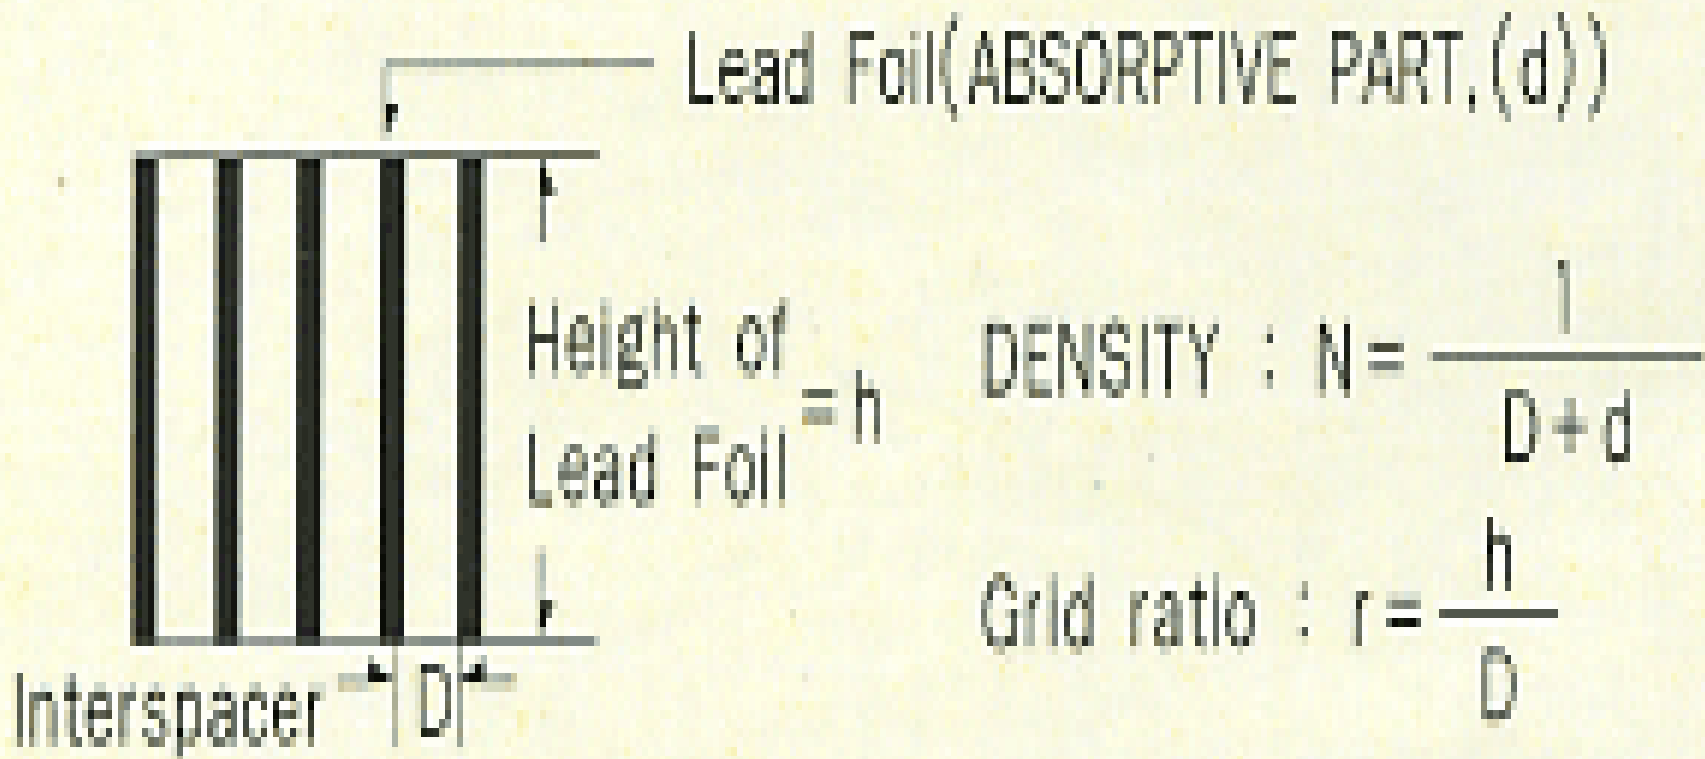

GRID

楓展貿易有限公司

李文瑞

GRID ratio

GRID Focal

Linear Parallel

Linear Focused

Criss-Cross

FOCAL Range

Focal Range		Ratio	Type
Inch	Metric(cm)		
28-48, 48-72	71-122, 122-183	5:1	Focused
48 to infinity	122-infinity	5:1	Parallel
28-48, 48-72	71-122, 122-183	6:1	Focused
48 to infinity	122-infinity	6:1	Parallel
26-32, 34-44, 48-72	66-81, 86-122, 122-183	8:1	Focused
36-40, 60-72	91-102, 152-183	10:1	Focused
36-40, 60-72	91-102, 152-183	12:1	Focused

GRID Size

Grids				Remarks
* 13 × 18cm	44 × 46cm	* 8 × 10"	17 ¹ / ₄ × 18 ⁷ / ₈ "	<p>* General grid sizes are Film sizes (Inside Grid), Overall dimensions are 2.54cm(1 inch) larger than film sizes in each direction except the standard BUCKY GRID size 17¹/₄ × 18⁷/₈" and 18 × 18"</p> <p>* All size of grids are available upon request both in inch and metric sizes.</p>
18 × 24cm	44 × 48cm	10 × 12"	18 × 18"	
24 × 30cm	20 × 80cm	11 × 14"	* 14 × 36"	
30 × 40cm	35 × 91cm	14 × 14"	* 14 × 51"	
35 × 35cm	30 × 90cm	14 × 17"		
35 × 43cm	30 × 120cm			